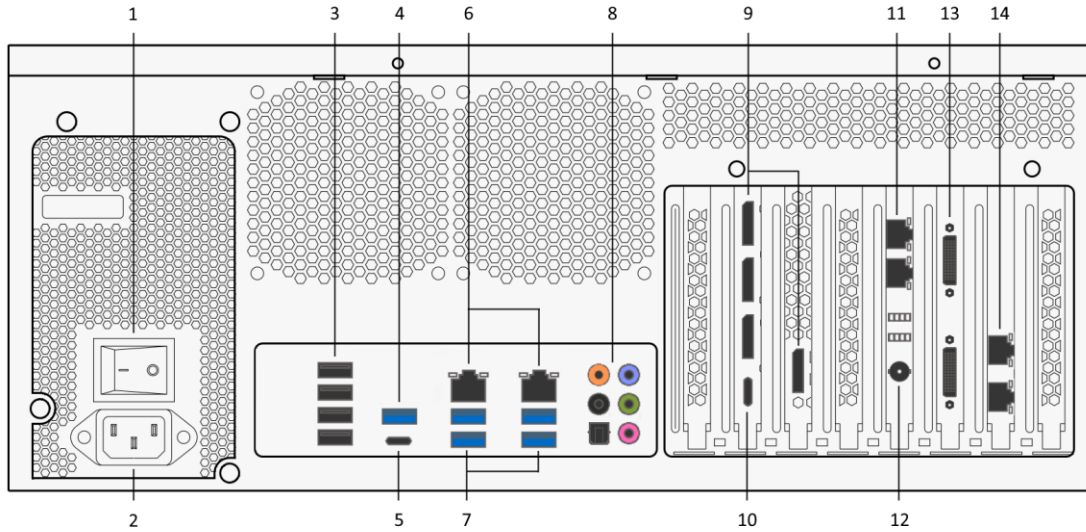

## Connectors

### Front Panel

1. **USB 2.0 Ports**
2. **LAN2 Activity LED**
3. **LAN1 Activity LED**
4. **HDD Activity LED**
5. **Power LED**
6. **Reset Button**
7. **Power Button**

### Variant with Sync Module, 2 x 4K Capture and 10G

Variant with Sync Module, 4 x HD Capture and 10G

- 1. **Power Supply Power Switch**
- 2. **Power IEC.** Mains Power Input: 100 – 240V~, 10 – 5A, 47 – 63Hz
- 3. **USB 2.0 Ports**
- 4. **USB 3.1 Gen2 Type-A Port**
- 5. **USB 3.1 Gen2 Type-C Port**
- 6. **LAN RJ-45 Ports.** Gigabit Ethernet