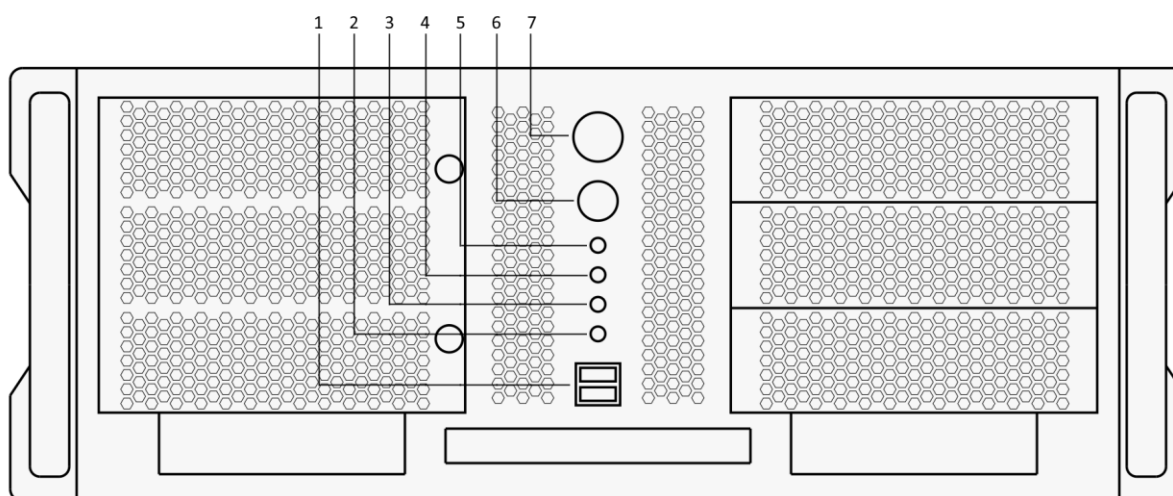

Graphics Card

Chipset	Quadro RTX5000
Microarchitecture	Turing
Memory	16GB GDDR6
Memory Bus	256 Bit
Interface	PCIe 3.0 (x16)
Microsoft DirectX Support	12 API
HDCP Ready	Yes
Maximum Concurrent Displays	4 Displays
Maximum Digital Resolution	7680x4320 @ 60Hz (8K UHD)
Outputs	4 x DisplayPort 1.4, 1 x USB Type C (Virtual Link)
EDID Emulation	Yes
Sync Module Supported	Yes

Connectors

Front Panel

1. **USB 2.0 Ports**
2. **LAN2 Activity LED**
3. **LAN1 Activity LED**
4. **HDD Activity LED**
5. **Power LED**
6. **Reset Button**
7. **Power Button**