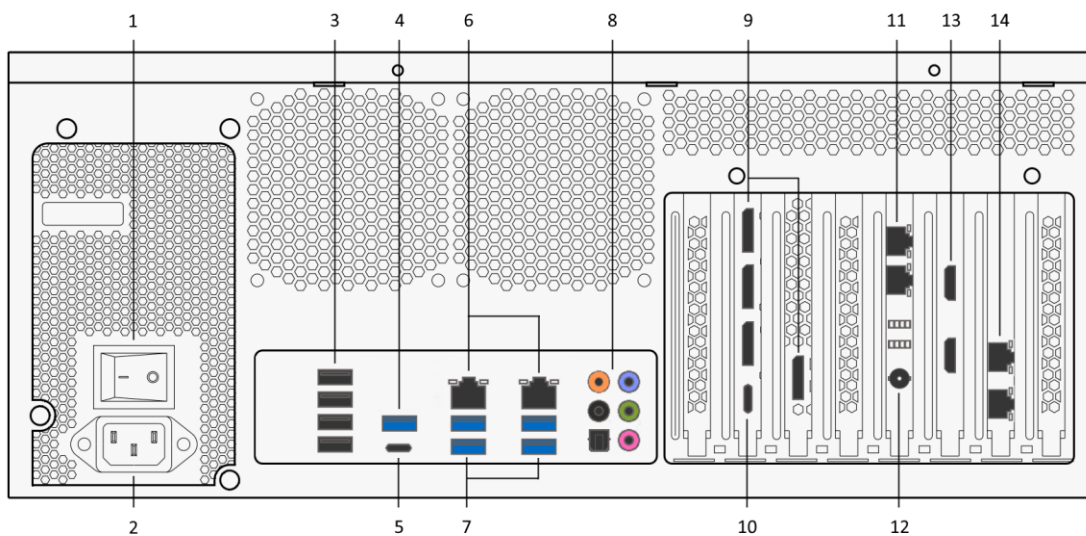

## Connectors

### Front Panel

1. **USB 2.0 Ports**
2. **LAN2 Activity LED**
3. **LAN1 Activity LED**
4. **HDD Activity LED**
5. **Power LED**
6. **Reset Button**
7. **Power Button**

### Variant with Sync Module, 2 x 4K Capture and 10G

Variant with Sync Module, 4 x HD Capture and 10G

- 1. **Power Supply Power Switch**
- 2. **Power IEC.** Mains Power Input: 100 – 240V~, 10 – 5A, 47 – 63Hz
- 3. **USB 2.0 Ports**
- 4. **USB 3.1 Gen2 Type-A Port**
- 5. **USB 3.1 Gen2 Type-C Port**
- 6. **LAN RJ-45 Ports.** Gigabit Ethernet