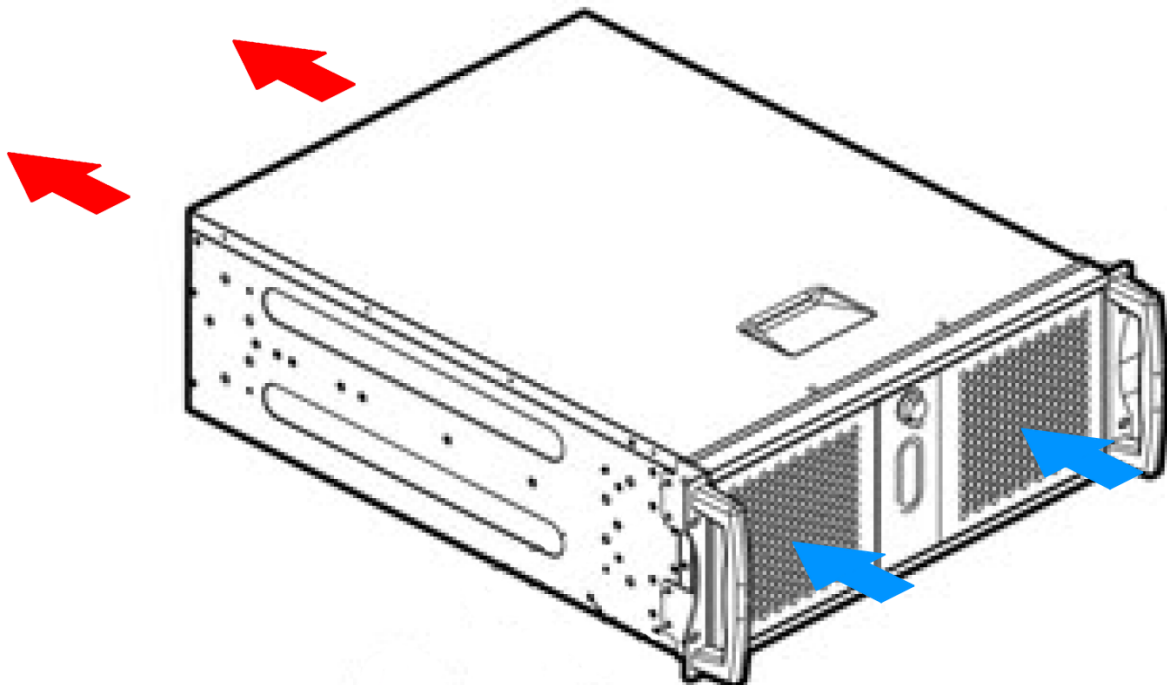

Chassis Specification

The DVS 4U HYDRA4-RTX5000 Pro is a four-rack unit high chassis, designed to fit in standard 19" rack cabinets. Optional rack rails are available for the system.

Colour	Silver, Black Front
Dimension (D x W x H)	465.2 x 430.0 x 176.0 (mm), 18.32" x 16.93" x 6.93"
Drive Bay	Exposed: • 3 x 5.25" • 1 x 3.5" • 1 x Slim ODD Internal: • 4 x 3.5"

Ventilation

The 4U HYDRA4-RTX5000 Pro is a rack mountable server, all cool air intake is from the front of the chassis and all hot air is actively expelled from the rear of the chassis. The chassis is designed to be in a climate-controlled server room environment.