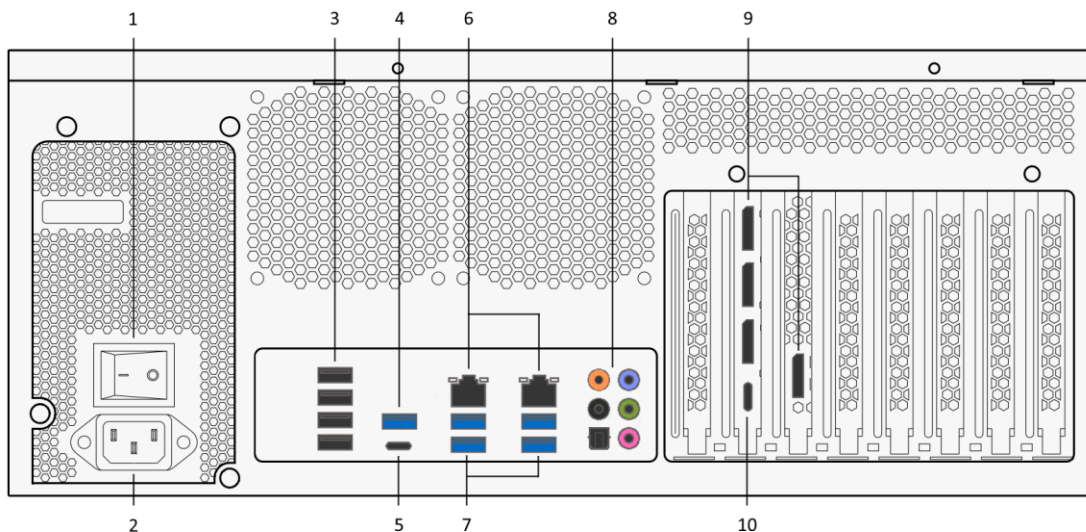

Rear Panel

Variant with Sync Module, 2 x 4K Capture and 10G