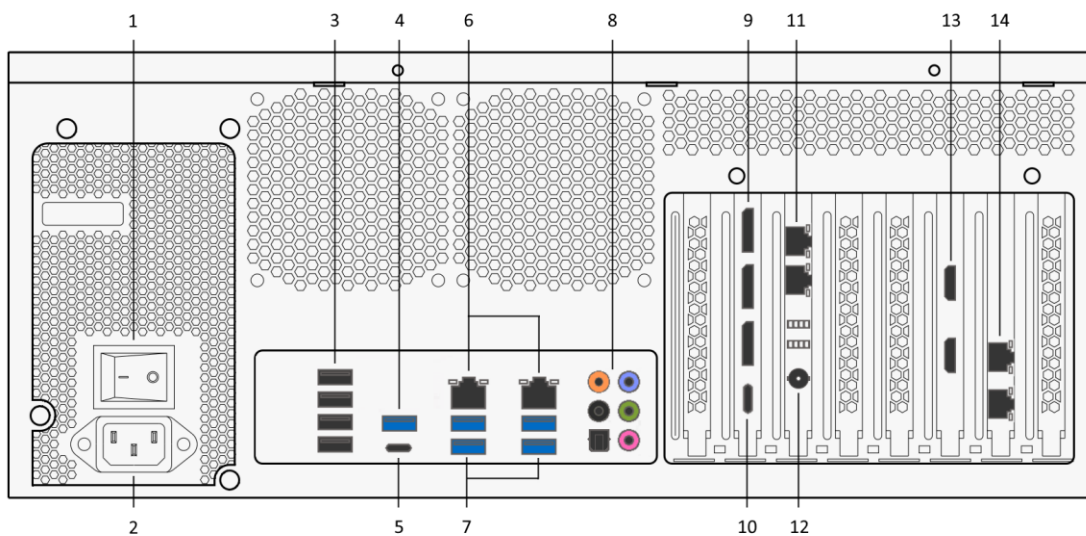

## Connectors

### Front Panel

1. **USB 2.0 Ports**
2. **LAN2 Activity LED**
3. **LAN1 Activity LED**
4. **HDD Activity LED**
5. **Power LED**
6. **Reset Button**
7. **Power Button**

### Variant with Sync Module, 2 x 4K Capture and 10G

Variant with Sync Module, 4 x HD Capture and 10G

1. **Power Supply Power Switch**
2. **Power IEC.** Mains Power Input: 100 – 240V~, 10 – 5A, 47 – 63Hz
3. **USB 2.0 Ports**
4. **USB 3.1 Gen2 Type-A Port**
5. **USB 3.1 Gen2 Type-C Port**
6. **LAN RJ-45 Ports.** Gigabit Ethernet