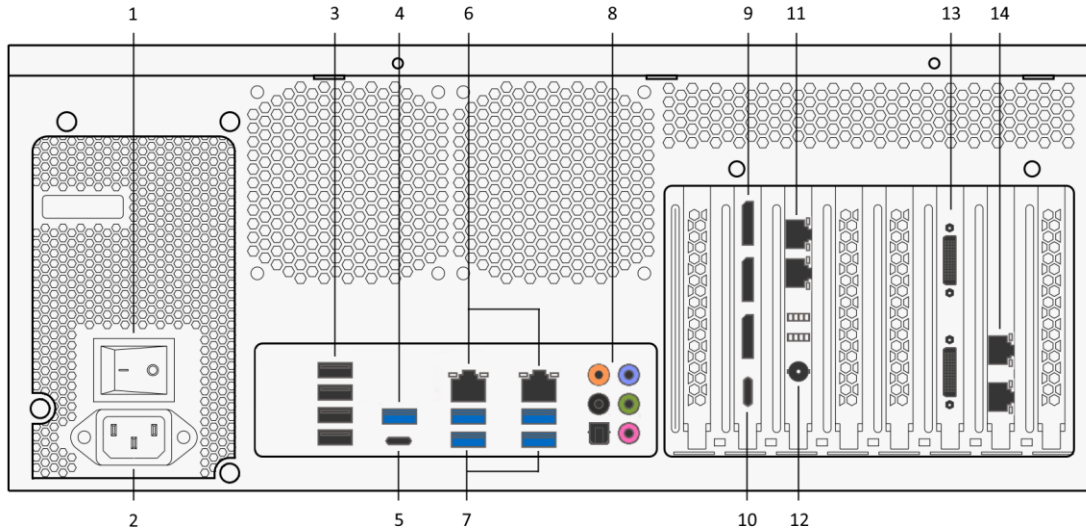

## Connectors

### Front Panel

1. **USB 2.0 Ports**
2. **LAN2 Activity LED**
3. **LAN1 Activity LED**
4. **HDD Activity LED**
5. **Power LED**
6. **Reset Button**
7. **Power Button**

### Variant with Sync Module, 2 x 4K Capture and 10G

Variant with Sync Module, 4 x HD Capture and 10G

1. **Power Supply Power Switch**
2. **Power IEC.** Mains Power Input: 100 – 240V~, 10 – 5A, 47 – 63Hz
3. **USB 2.0 Ports**
4. **USB 3.1 Gen2 Type-A Port**
5. **USB 3.1 Gen2 Type-C Port**
6. **LAN RJ-45 Ports.** Gigabit Ethernet