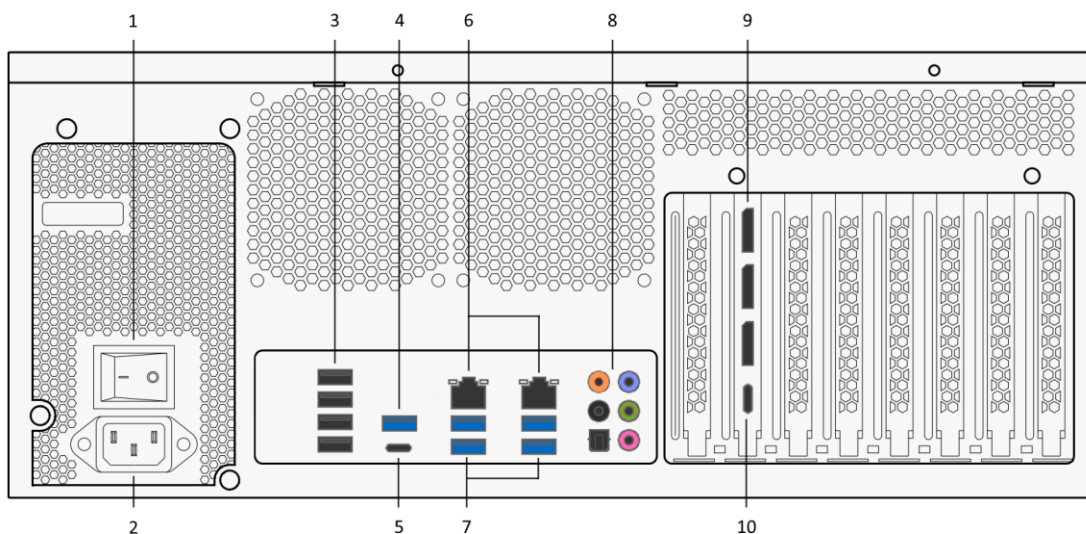

Rear Panel

Variant with Sync Module, 2 x 4K Capture and 10G