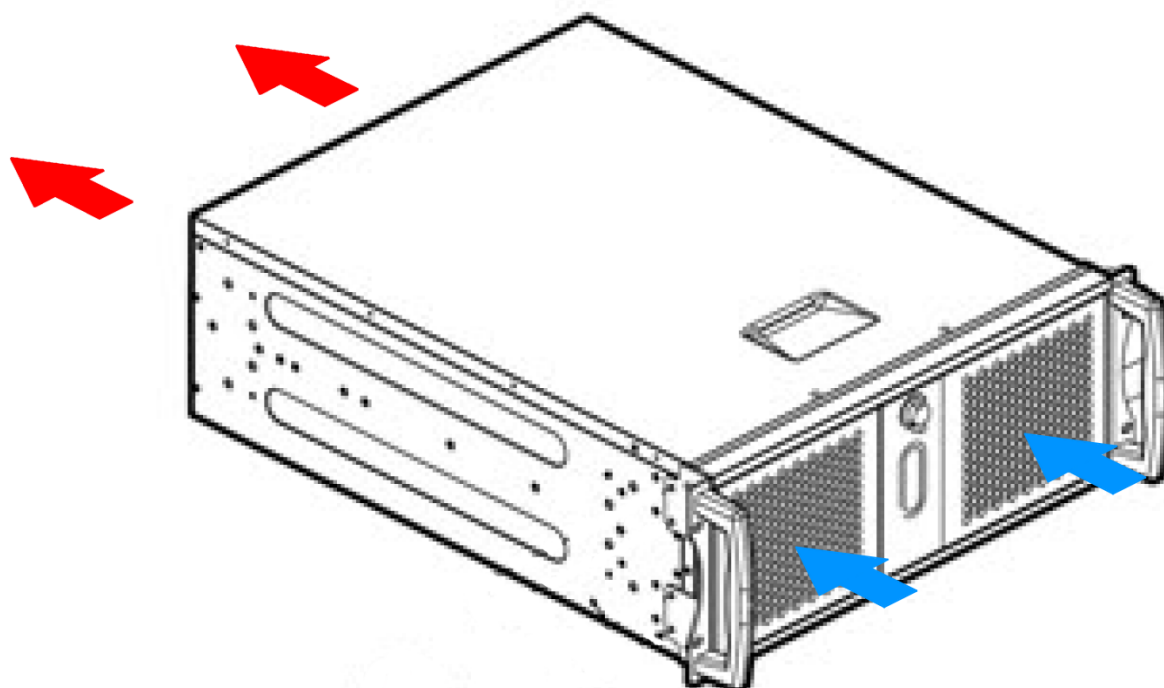

Chassis Specification

The DVS 4U HYDRA4-RTX4000 Pro is a four-rack unit high chassis, designed to fit in standard 19" rack cabinets. Optional rack rails are available for the system.

Colour	Silver, Black Front
Dimension (D x W x H)	465.2 x 430.0 x 176.0 (mm), 18.32" x 16.93" x 6.93"
Drive Bay	Exposed: • 3 x 5.25" • 1 x 3.5" • 1 x Slim ODD Internal: • 4 x 3.5"

Ventilation

The 4U HYDRA4-RTX4000 Pro is a rack mountable server, all cool air intake is from the front of the chassis and all hot air is actively expelled from the rear of the chassis. The chassis is designed to be in a climate-controlled server room environment.