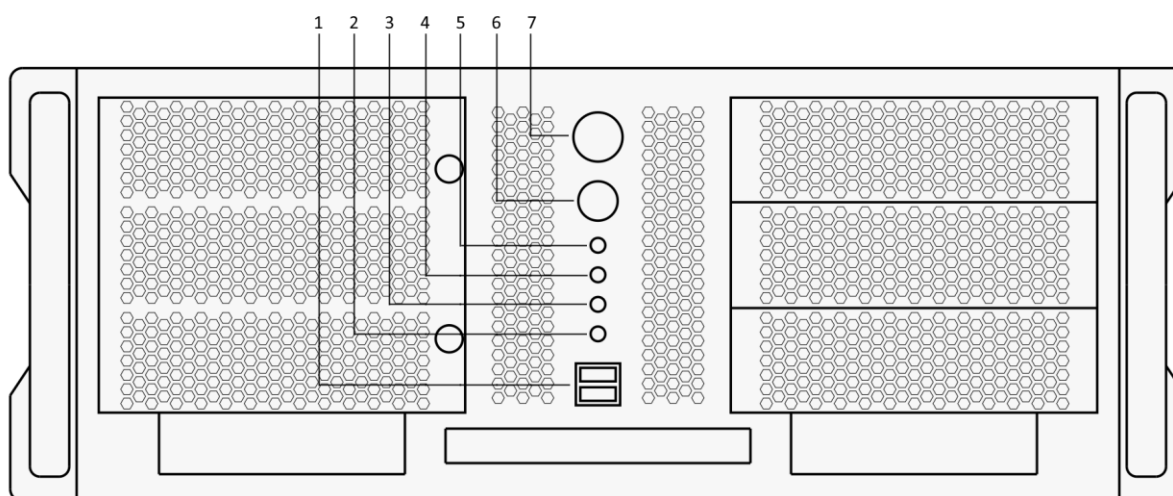

Graphics Card

Chipset	Quadro RTX4000
Microarchitecture	Turing
Memory	8GB GDDR6
Memory Bus	256 Bit
Interface	PCIe 3.0 (x16)
Microsoft DirectX Support	12 API
HDCP Ready	Yes
Maximum Concurrent Displays	4 Displays
Maximum Digital Resolution	7680x4320 @ 60Hz (8K UHD)
Outputs	3 x DisplayPort 1.4, 1 x USB Type C (Virtual Link)
EDID Emulation	Yes
Sync Module Supported	Yes

Connectors

Front Panel

1. **USB 2.0 Ports**
2. **LAN2 Activity LED**
3. **LAN1 Activity LED**
4. **HDD Activity LED**
5. **Power LED**
6. **Reset Button**
7. **Power Button**