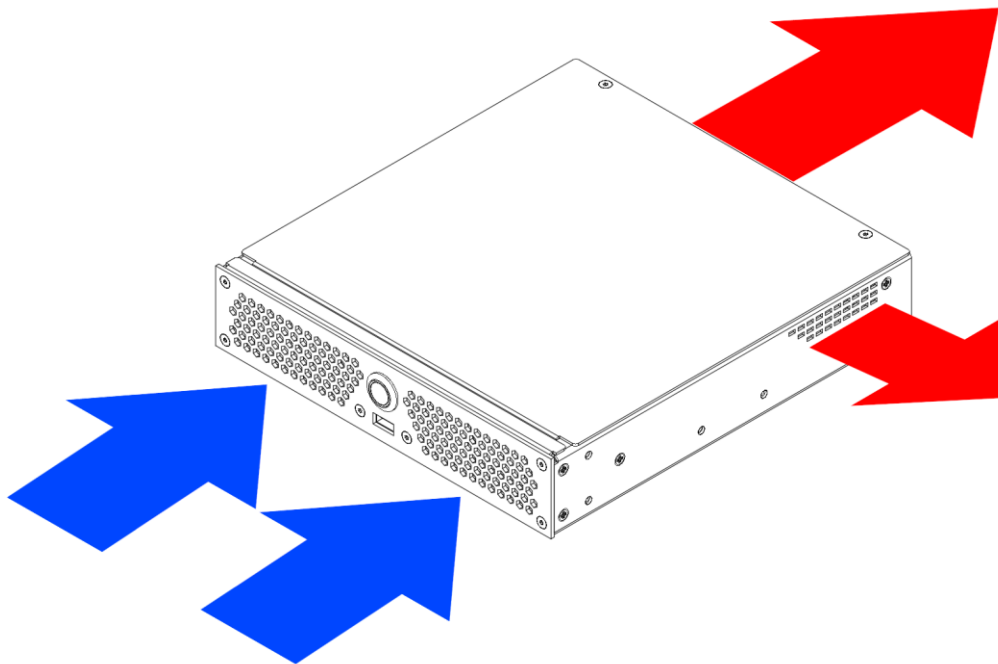

Ventilation

The Razor Pro draws in cool air through the front of the chassis, with the hot exhaust escaping from the rear on the unit. There is additional ventilation on the side of the unit at the rear for the GPU. Please make sure none of these areas are covered or blocked to prevent heat build-up.