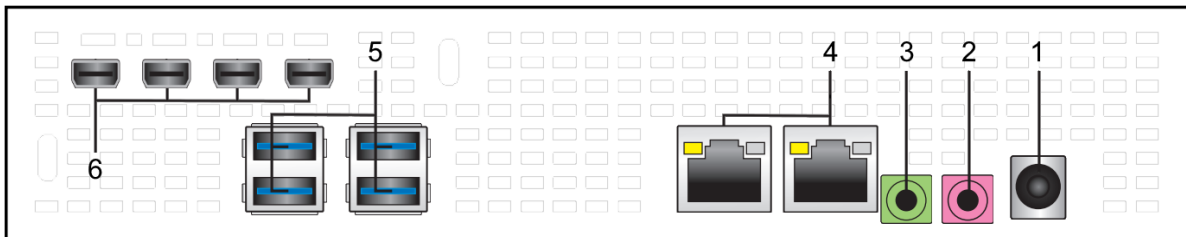

Specifications

- DVS Razor Pro Chassis - 214 x 44 x 230mm (WxHxD)
- 150W External PSU
- Mini ITX Industrial Motherboard
- Intel Core i3/i5/i7 Quad/Hex Core Processor
- 8/16/32GB DDR4 Memory
- nVIDIA Quadro P620/P1000 Graphic Card
- 240GB / 512GB / 1TB NVMe M.2 Storage (Operating System)
- 512GB / 1TB / 2TB NVMe M.2 Storage (Optional: Asset)
- Operating System - Windows Enterprise IoT LTSC 2019 or Windows 10 Pro

Graphical Outputs

4 x Mini Display Port 1.4 Outputs

Connectors – Rear Panel

1. **DC power connector.** Insert the power adapter into this port. It supports 19V DC input at 7.98A.
2. **Line Out port (lime).** This port connects to a headphone or a speaker.
3. **Microphone port (pink).** This port connects to a microphone.
4. **LAN (RJ-45) ports x 2.** This port allows Gigabit connection to a Local Area Network (LAN) through a network hub.

LAN port LED Indications

Activity / Link LED		Speed LED		Activity Link LED Speed LED LAN port
Status	Description	Status	Description	
Off	No link	OFF	10Mbps connection	
Orange	Linked	ORANGE	100Mbps connection	
Orange (Blinking)	Data activity	GREEN	1Gbps connection	

5. **USB 3.1 Gen 1 ports.** These 9-pin Universal Serial Bus (USB) ports are for USB 3.1 Gen 1 / 2.0 devices.
6. **Mini DisplayPort x 4.** This port is for DisplayPort-compatible devices, the version is 1.4.