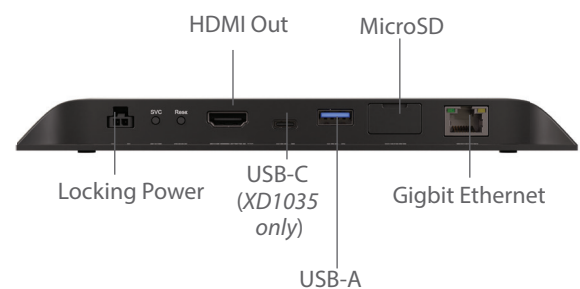

XD235

Standard I/O Package

Front View

XD1035

Expanded I/O Package

Back View

SPECIFICATIONS

| MODEL | XD235 Standard I/O | XD1035 Expanded I/O |
|---|------------------------------------|---------------------------------|
| VIDEO & HTML5 ENGINES | | |
| 4K60p video decoding | X (8-bit) | X (8-bit) |
| Full HD video decoding | X | X |
| Single HD video rotation | X | X |
| Full HD images & graphics | X | X |
| Supports customizable display resolutions with unique aspect ratios | X | X |
| HTML5 performance level | Smooth full screen 2D WebGL motion | Responsive multi-touch 2D WebGL |
| MEDIA FORMATS | | |
| 4K Video codecs: H.265 at 60p and h.264 at 30p | X | X |
| 4K Video Containers: .ts, .mov, .mp4, .mkv | X | X |
| Full HD Video Codecs: H.265, H.264(MPEG-4, Part 10), MPEG-2 | X | X |
| Full HD Video Containers: .ts, .mpg, .vob, .mov, .mp4, .m2ts | X | X |
| Images: BMP, JPEG, PNG | X | X |
| Audio: MP2, MP3, AAC and WAV (AC3 is passed through) | X | X |
| HTML5: .html, Chromium-based, CSS, JavaScript, WebGL | X | X |
| HARDWARE INTERFACES | | |
| HDMI™ Output 2.0a | 1 | 1 |
| USB Type C port: supports high-speed host mode & provides 5V/1A power to peripheral devices | | 1 |
| USB Type A port: provides 5V/1A power to peripheral devices | | 1 |
| 12-pin Phoenix GPIO port with 8 bi-directional GPIOs | X | X |
| 3.5mm RS-232 Serial Port | | X |
| 3.5mm IR In/Out | X | X |
| 3.5mm Audio Out (analog & SPDIF digital) | X | X |
| Gigabit Ethernet with PoE+ (Power over Ethernet) | X | X |
| Primary Storage: External micro SD slot protected by a tool-less cover | X | X |
| Optional Storage: M.2 PCIe for NVMe SSD | X | X |